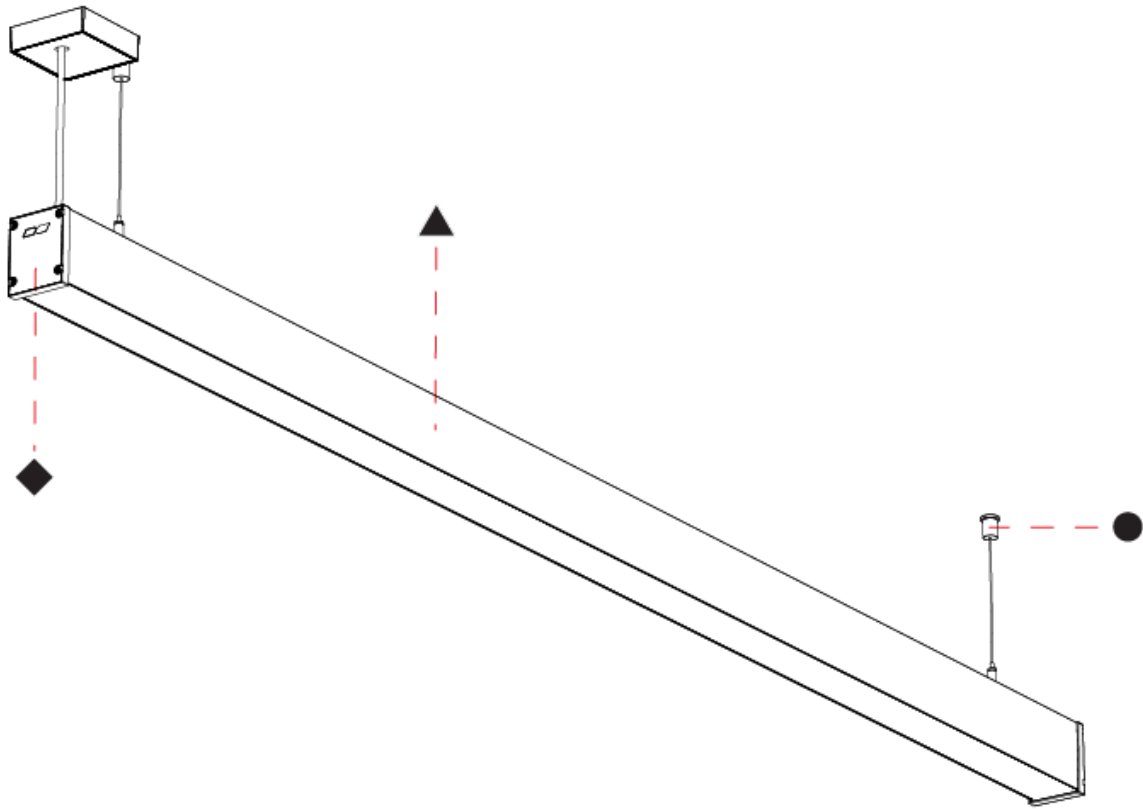

## SLIDER STRAIGHT IP54 SUSPENSION

A300941-

PROJECT \_\_\_\_\_

TYPE \_\_\_\_\_

SPECIFIER \_\_\_\_\_

QUANTITY \_\_\_\_\_

DATE \_\_\_\_\_

A