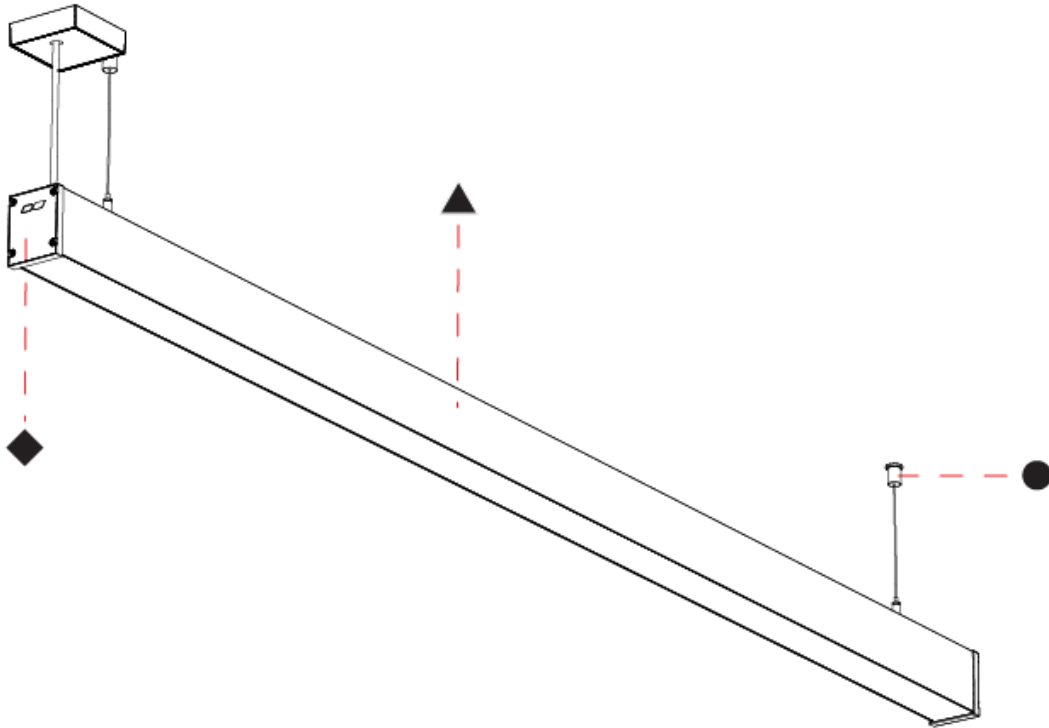

## SLIDER STRAIGHT IP54 SUSPENSION

A300933-

PROJECT \_\_\_\_\_

TYPE \_\_\_\_\_

SPECIFIER \_\_\_\_\_

QUANTITY \_\_\_\_\_

DATE \_\_\_\_\_

A