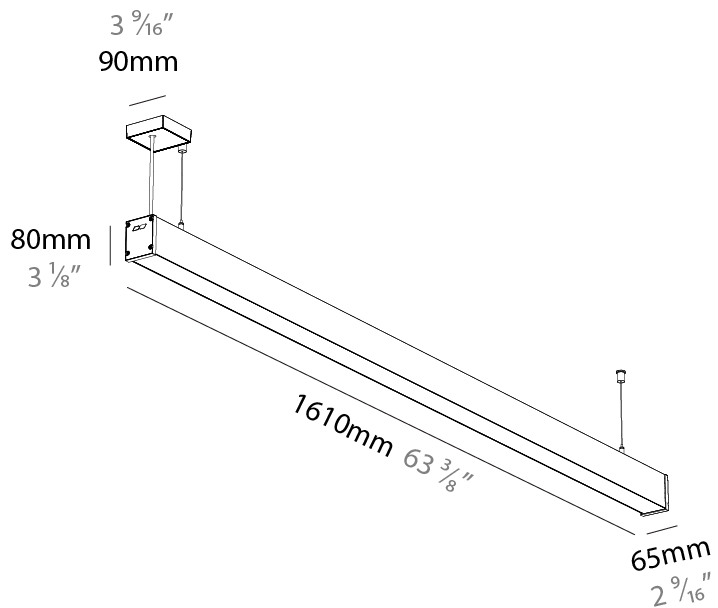

GENERAL

Series: Slider Straight IP54
Partner: Prolicht
Division: Architectural
Installation: Suspension
Product Type: Linear Profiles
Mounting Location: Ceiling
Light Distribution: Direct

PHYSICAL

Shape: Rectangle
Length (mm): 1410
Length (in): 55 1/2
Width (mm): 65
Width (in): 2 9/16
Height (mm): 80
Height (in): 3 1/8
Weight (kg): 2.200

Diffuser: Diffuser - Opal, Micro-prism, Clear Micro-prism, Glare Control, Wallwasher Right, Wallwasher Left, Wallwash Double Asymmetric

Fixture Finish: SSR / BKV / CWI / CRY / HAB / UFT / ITA / RUA / FTG / MYG / LOD / PUS / FRO / FUP / KIA / POP / BLS / SPG / MEY / GOH / CHC / COM / ABZ / JAG / OBR / MOS / ROR

Fixture Material: Aluminum Die Cast
Cable Details: 2,000mm/78 3/4" or 6,000mm/236 1/4" Transparent Cable

ELECTRICAL

Lamp Type: LED (Zhaga Standard)
Input Wattage (W): 34
Total Output Wattage (W): 32.9
Dimming: Non-Dimmable
Driver Included: No
Driver Location: Remote
Driver Class: Class 2
Input Voltage (V): 120
Upon Request: DALI Dimming, MATTER Dimming

LED

Color Temperature (°K): 2700 / 3000 / 3500 / 4000
Max. Delivered Lumen (lm): 3538 - 4919
Nominal Lumen (lm): 5460 - 5700
CRI: >90 CRI
Lamp Life (hrs): 50000

OPTICAL

RATINGS AND CERTIFICATIONS

Certified By: Certified for North American Standards
IP rating: IP54