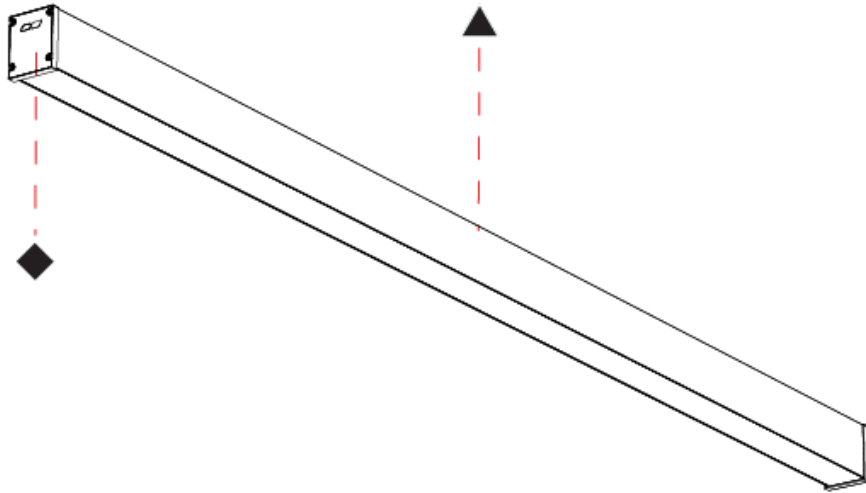

## SLIDER STRAIGHT IP54 SURFACE

A3D384-

PROJECT

TYPE

SPECIFIER

QUANTITY

DATE

A