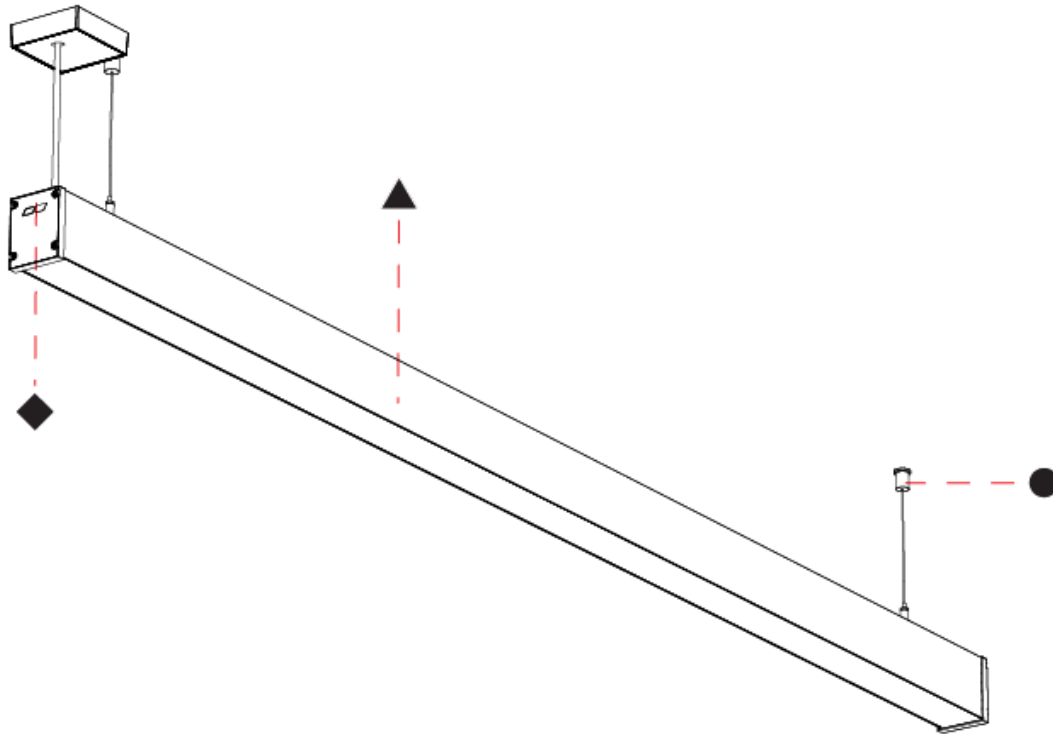

## SLIDER STRAIGHT IP54 SUSPENSION

A300939-

PROJECT \_\_\_\_\_

TYPE \_\_\_\_\_

SPECIFIER \_\_\_\_\_

QUANTITY \_\_\_\_\_

DATE \_\_\_\_\_

A