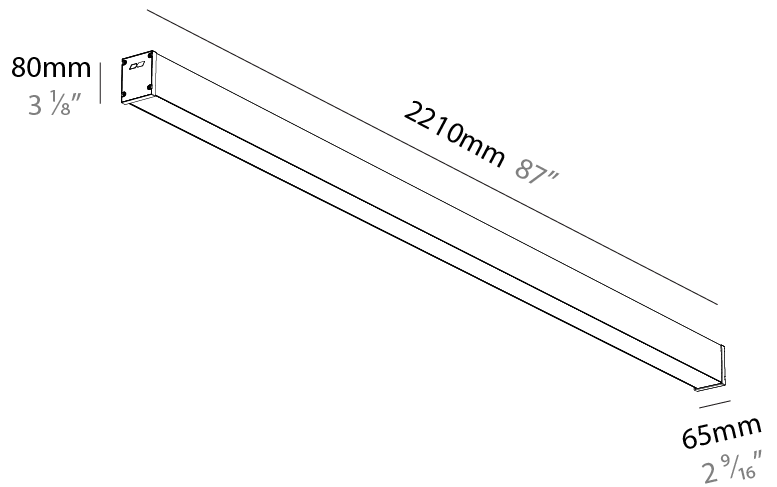

1. To build a product code in our configurator select the specify button on the base model # product page
2. To build a manual product code on this datasheet choose from the options listed below in blue font and add the suffix to the base model #

GENERAL

Series: Slider Straight IP54
Partner: Prolicht
Division: Architectural
Installation: Surface
Product Type: Linear Profiles
Mounting Location: Ceiling
Light Distribution: Direct

PHYSICAL

Shape: Rectangle
Length (mm): 2210
Length (in): 87
Width (mm): 65
Width (in): 2 9/16
Height (mm): 80
Height (in): 3 1/8
Weight (kg): 2.420

Diffuser: Diffuser - Opal, Micro-prism, Clear Micro-prism , Glare Control, Wallwasher Right, Wallwasher Left, Wallwash Double Asymmetric

Fixture Finish: SSR / BKV / CWI / CRY / HAB / UFT / ITA / RUA / FTG / MYG / LOD / PUS / FRO / FUP / KIA / POP / BLS / SPG / MEY / GOH / CHC / COM / ABZ / JAG / OBR / MOS / ROR

Fixture Material: Aluminum Die Cast

ELECTRICAL

Lamp Type: LED (Zhaga Standard)
Input Wattage (W): 47
Total Output Wattage (W): 42.7
Dimming: Non-Dimmable
Driver Included: No
Driver Location: Remote
Driver Class: Class 2
Input Voltage (V): 120
Upon Request: DALI Dimming, MATTER Dimming

LED

Color Temperature (°K): 2700 / 3000 / 3500 / 4000
Max. Delivered Lumen (lm): 4866 - 6766
Nominal Lumen (lm): 7510 - 7840
CRI: >90 CRI
Lamp Life (hrs): 50000

OPTICAL

RATINGS AND CERTIFICATIONS

Certified By: Certified for North American Standards
IP rating: IP54