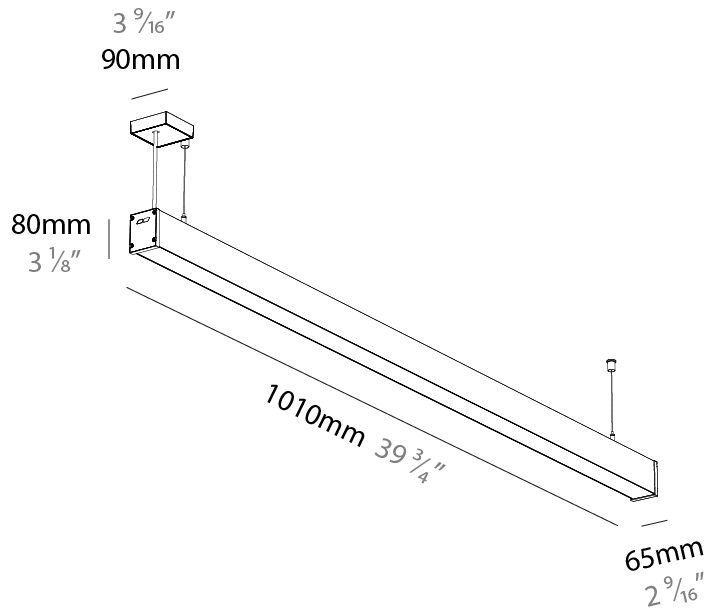

GENERAL

Series: Slider Straight IP54
Partner: Prolicht
Division: Architectural
Installation: Suspension
Product Type: Linear Profiles
Mounting Location: Ceiling
Light Distribution: Direct

PHYSICAL

Shape: Rectangle
Length (mm): 1010
Length (in): 39 3/4
Width (mm): 65
Width (in): 2 9/16
Height (mm): 80
Height (in): 3 1/8
Weight (kg): 2.200

Diffuser: Diffuser - Opal, Micro-prism, Clear Micro-prism, Glare Control, Wallwasher Right, Wallwasher Left, Wallwash Double Asymmetric

Fixture Finish: SSR / BKV / CWI / CRY / HAB / UFT / ITA / RUA / FTG / MYG / LOD / PUS / FRO / FUP / KIA / POP / BLS / SPG / MEY / GOH / CHC / COM / ABZ / JAG / OBR / MOS / ROR

Fixture Material: Aluminum Die Cast
Cable Details: 2,000mm/78 3/4" or 6,000mm/236 1/4" Transparent Cable

ELECTRICAL

Lamp Type: LED (Zhaga Standard)
Input Wattage (W): 22
Total Output Wattage (W): 20
Dimming: Non-Dimmable
Driver Included: No
Driver Location: Remote
Driver Class: Class 2
Input Voltage (V): 120
Upon Request: DALI Dimming, MATTER Dimming

LED

Color Temperature (°K): 2700 / 3000 / 3500 / 4000
Max. Delivered Lumen (lm): 2210 - 3072
Nominal Lumen (lm): 3410 - 3560
CRI: >90 CRI
Lamp Life (hrs): 50000

OPTICAL

RATINGS AND CERTIFICATIONS

Certified By: Certified for North American Standards
IP rating: IP54