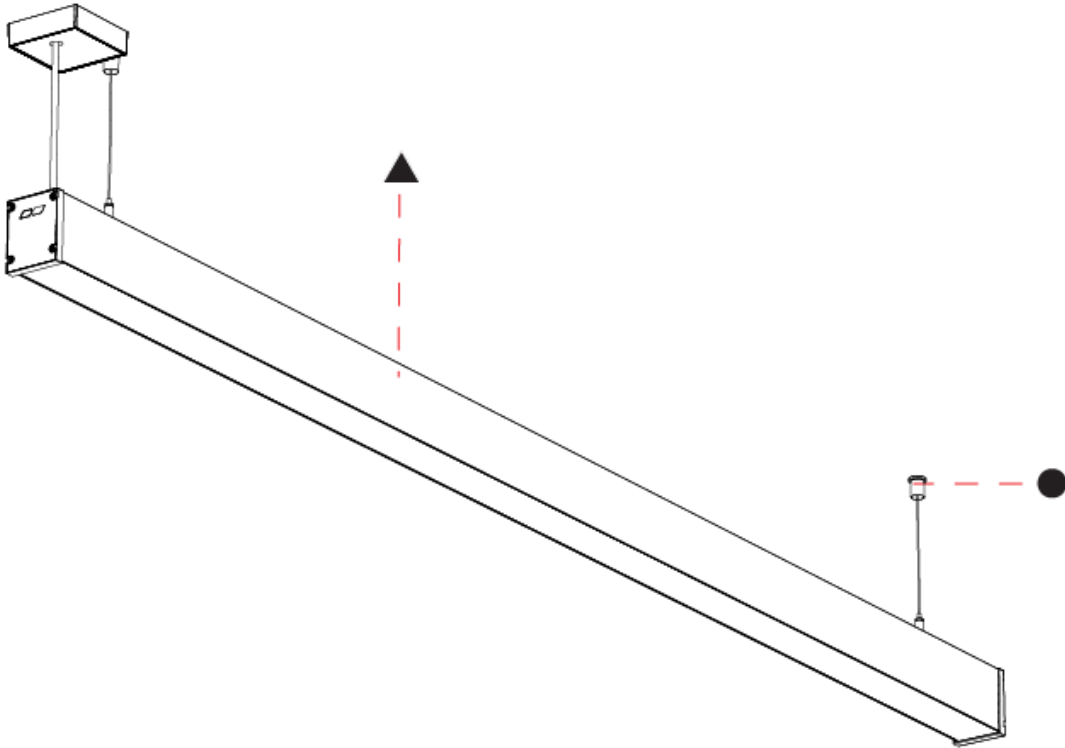

## SLIDER STRAIGHT IP54 SUSPENSION

A300935-

PROJECT \_\_\_\_\_

TYPE \_\_\_\_\_

SPECIFIER \_\_\_\_\_

QUANTITY \_\_\_\_\_

DATE \_\_\_\_\_

A