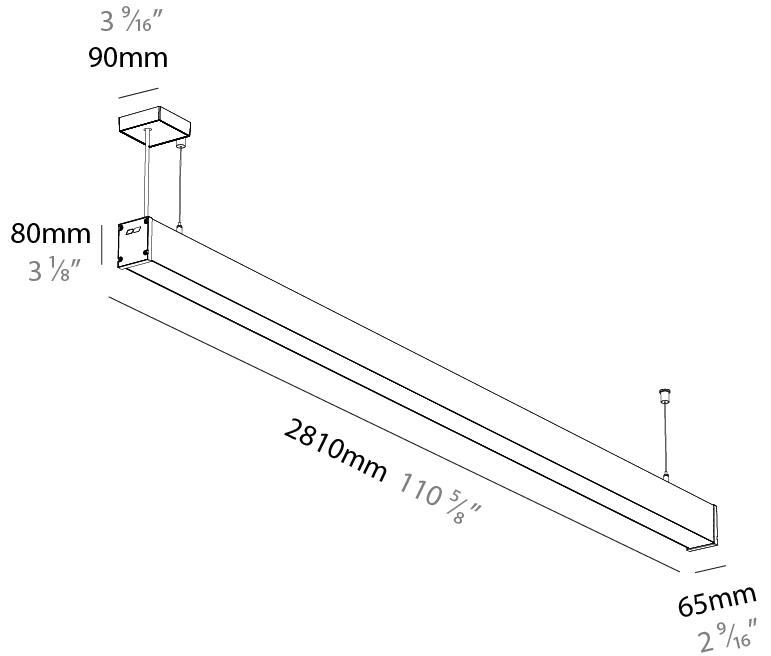

GENERAL

Series: Slider Straight IP54
Partner: Prolicht
Division: Architectural
Installation: Suspension
Product Type: Linear Profiles
Mounting Location: Ceiling
Light Distribution: Direct

PHYSICAL

Shape: Rectangle
Length (mm): 2810
Length (in): 110 ⁵/₈
Width (mm): 65
Width (in): 2 ⁹/₁₆
Height (mm): 80
Height (in): 3 ¹/₈
Weight (kg): 4.100

Diffuser: Diffuser - Opal, Micro-prism, Clear Micro-prism , Glare Control, Wallwasher Right, Wallwasher Left, Wallwash Double Asymmetric

Fixture Finish: SSR / BKV / CWI / CRY / HAB / UFT / ITA / RUA / FTG / MYG / LOD / PUS / FRO / FUP / KIA / POP / BLS / SPG / MEY / GOH / CHC / COM / ABZ / JAG / OBR / MOS / ROR

Fixture Material: Aluminum Die Cast
Cable Details: 2,000mm/78 3/4" or 6,000mm/236 1/4" Transparent Cable

ELECTRICAL

Lamp Type: LED (Zhaga Standard)
Input Wattage (W): 60
Total Output Wattage (W): 54.5
Dimming: Non-Dimmable
Driver Included: No
Driver Location: Remote
Driver Class: Class 2
Input Voltage (V): 120
Upon Request: DALI Dimming, MATTER Dimming

LED

Color Temperature (°K): 2700 / 3000 / 3500 / 4000
Max. Delivered Lumen (lm): 6195 - 8613
Nominal Lumen (lm): 9560 - 9980
CRI: >90 CRI
Lamp Life (hrs): 50000

OPTICAL

RATINGS AND CERTIFICATIONS

Certified By: Certified for North American Standards
IP rating: IP54