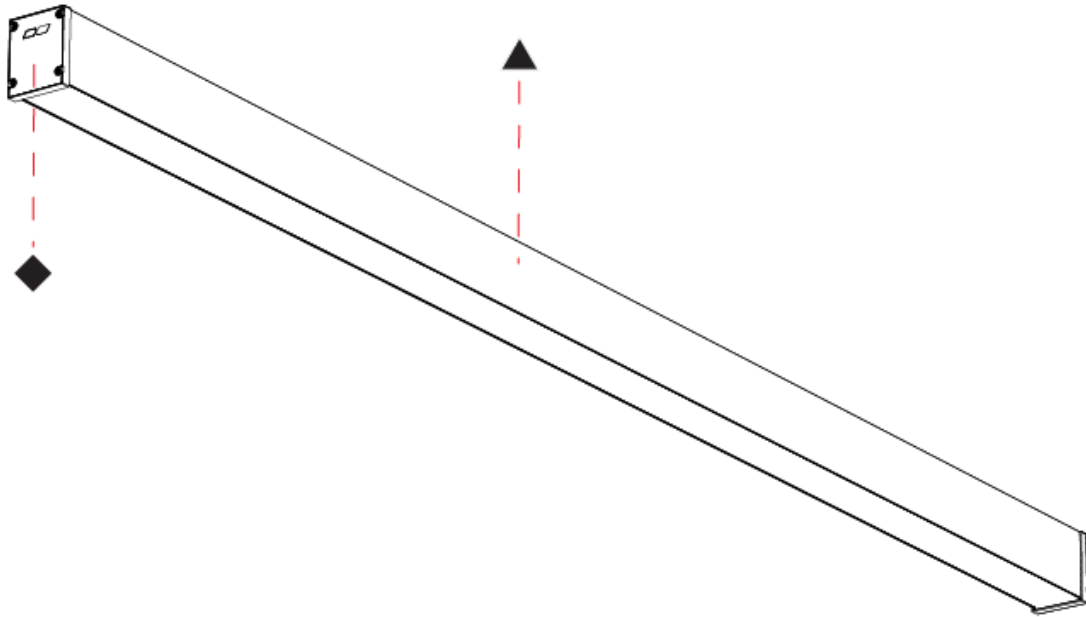

## SLIDER STRAIGHT IP54 SURFACE

A3D395-

PROJECT

TYPE

SPECIFIER

QUANTITY

DATE

A