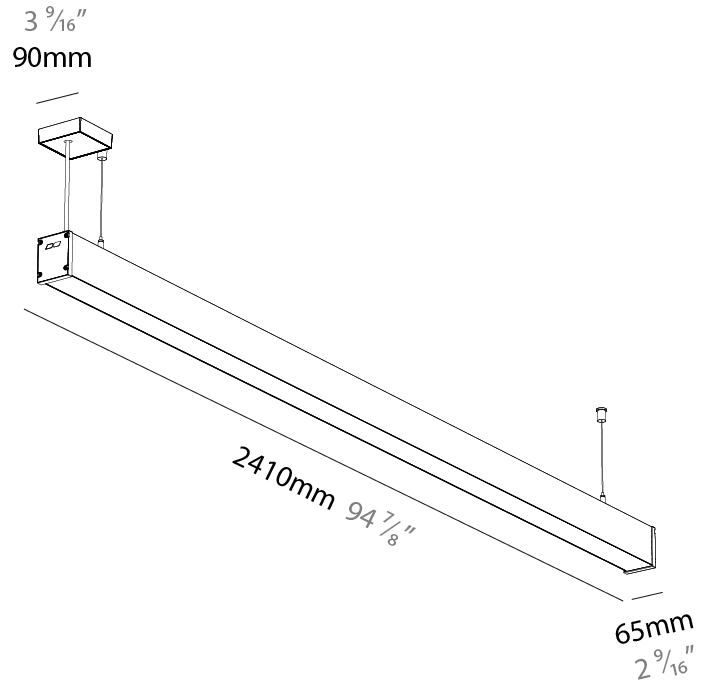

GENERAL

Series: Slider Straight IP54
Partner: Prolicht
Division: Architectural
Installation: Suspension
Product Type: Linear Profiles
Mounting Location: Ceiling
Light Distribution: Direct

PHYSICAL

Shape: Rectangle
Length (mm): 2410
Length (in): 94 7/8
Width (mm): 65
Width (in): 2 9/16
Height (mm): 80
Height (in): 3 1/8
Weight (kg): 4.100

Diffuser: Diffuser - Opal, Micro-prism, Clear Micro-prism, Glare Control, Wallwasher Right, Wallwasher Left, Wallwash Double Asymmetric

Fixture Finish: SSR / BKV / CWI / CRY / HAB / UFT / ITA / RUA / FTG / MYG / LOD / PUS / FRO / FUP / KIA / POP / BLS / SPG / MEY / GOH / CHC / COM / ABZ / JAG / OBR / MOS / ROR

Fixture Material: Aluminum Die Cast
Cable Details: 2,000mm/78 3/4" or 6,000mm/236 1/4" Transparent Cable

ELECTRICAL

Lamp Type: LED (Zhaga Standard)
Input Wattage (W): 52
Total Output Wattage (W): 47.3
Dimming: Non-Dimmable
Driver Included: No
Driver Location: Remote
Driver Type: Constant Current - Universal
Driver Class: Class 2
Input Voltage (V): 120
Constant Current (MA): 300mA
Upon Request: DALI Dimming, MATTER Dimming

LED

Color Temperature (°K): 2700 / 3000 / 3500 / 4000
Max. Delivered Lumen (lm): 5314 - 7387
Nominal Lumen (lm): 8200 - 8560
CRI: >90 CRI
Lamp Life (hrs): 50000

OPTICAL

RATINGS AND CERTIFICATIONS

Certified By: Certified for North American Standards
IP rating: IP54