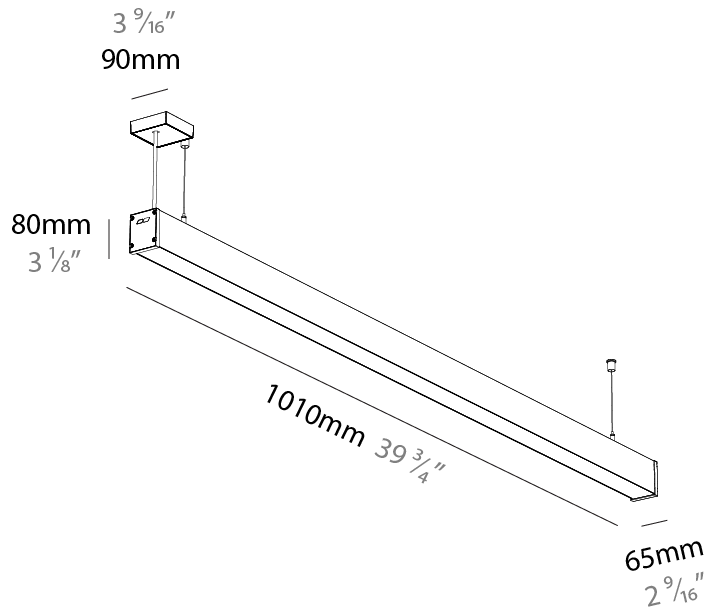

GENERAL

Series: Slider Straight IP54
Partner: Prolicht
Division: Architectural
Installation: Suspension
Product Type: Linear Profiles
Mounting Location: Ceiling
Light Distribution: Direct

PHYSICAL

Shape: Rectangle
Length (mm): 1010
Length (in): 39 3/4
Width (mm): 65
Width (in): 2 9/16
Height (mm): 80
Height (in): 3 1/8
Weight (kg): 2.200

Diffuser: Diffuser - Opal, Micro-prism, Clear Micro-prism, Glare Control, Wallwasher Right, Wallwasher Left, Wallwash Double Asymmetric
Fixture Finish: SSR / BKV / CWI / CRY / HAB / UFT / ITA / RUA / FTG / MYG / LOD / PUS / FRO / FUP / KIA / POP / BLS / SPG / MEY / GOH / CHC / COM / ABZ / JAG / OBR / MOS / ROR

Fixture Material: Aluminum Die Cast
Cable Details: 2,000mm/78 3/4" or 6,000mm/236 1/4" Transparent Cable

ELECTRICAL

Lamp Type: LED (Zhaga Standard)
Input Wattage (W): 22
Total Output Wattage (W): 20
Dimming: Non-Dimmable
Driver Included: No
Driver Location: Remote
Driver Class: Class 2
Input Voltage (V): 120
Upon Request: DALI Dimming, MATTER Dimming

LED

Color Temperature (°K): 2700 / 3000 / 3500 / 4000
Max. Delivered Lumen (lm): 2210 - 3072
Nominal Lumen (lm): 3410 - 3560
CRI: >90 CRI
Lamp Life (hrs): 50000

OPTICAL

RATINGS AND CERTIFICATIONS

Certified By: Certified for North American Standards
IP rating: IP54