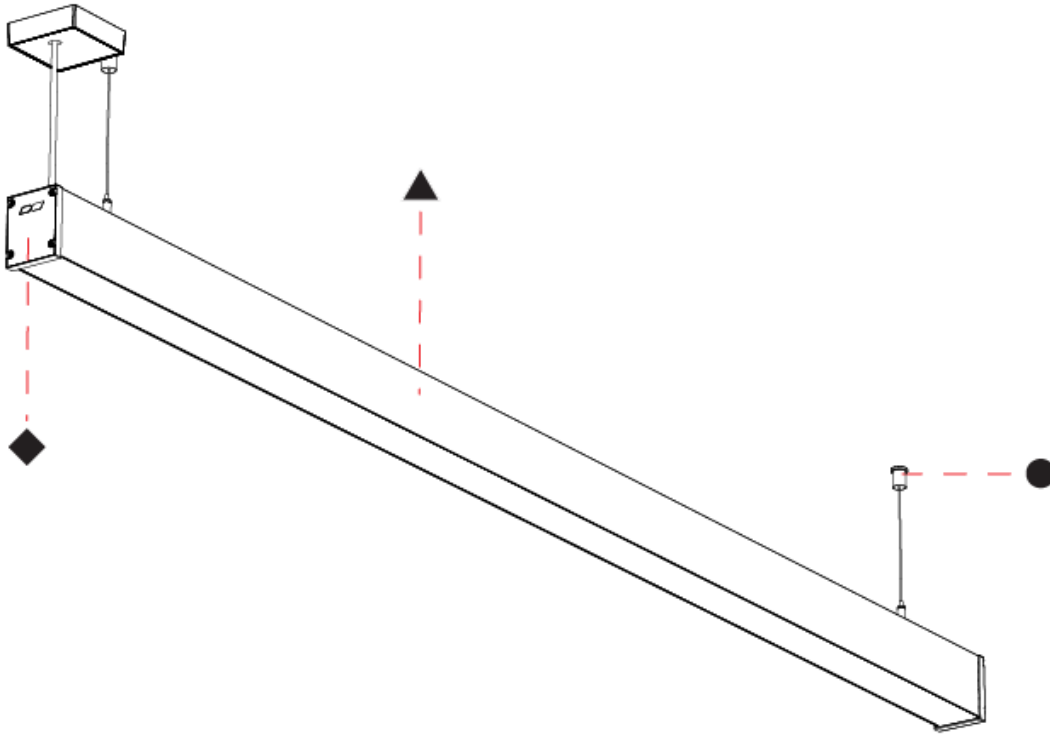

## SLIDER STRAIGHT IP54 SUSPENSION

A300936-

PROJECT \_\_\_\_\_

TYPE \_\_\_\_\_

SPECIFIER \_\_\_\_\_

QUANTITY \_\_\_\_\_

DATE \_\_\_\_\_

A