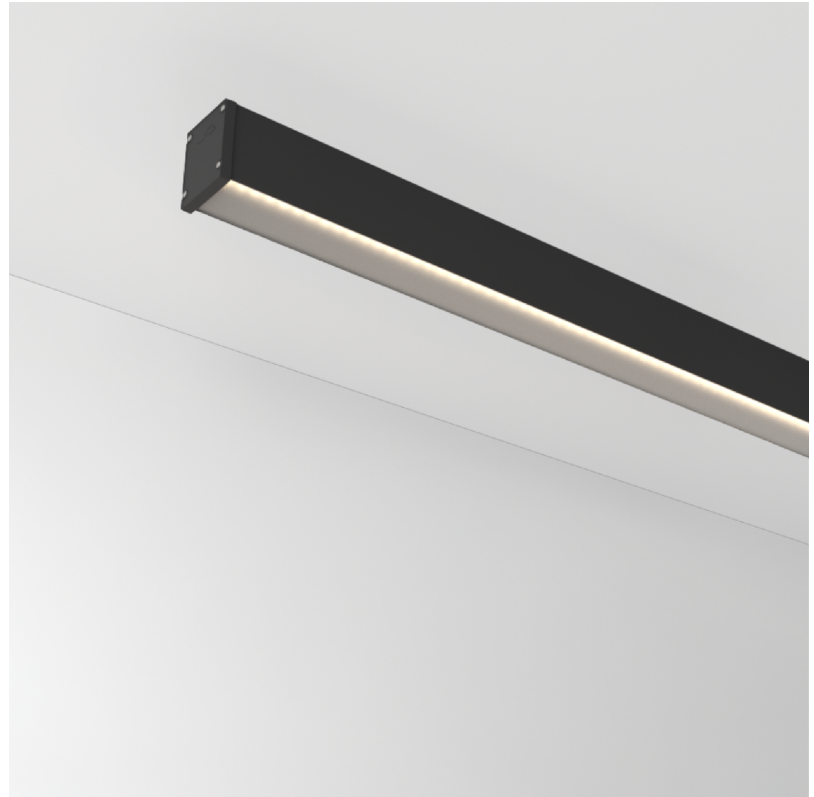

1. To build a product code in our configurator select the specify button on the base model # product page
2. To build a manual product code on this datasheet choose from the options listed below in blue font and add the suffix to the base model #

GENERAL

Series: Slider Straight IP54
Partner: Prolicht
Division: Architectural
Installation: Surface
Product Type: Linear Profiles
Mounting Location: Ceiling
Light Distribution: Direct

PHYSICAL

Shape: Rectangle
Length (mm): 1610
Length (in): 63 ³/₈
Width (mm): 65
Width (in): 2 ⁹/₁₆
Height (mm): 80
Height (in): 3 ¹/₈
Weight (kg): 2.420

Diffuser: [Diffuser - Opal](#), [Micro-prism](#), [Clear Micro-prism](#), [Glare Control](#), [Wallwasher Right](#), [Wallwasher Left](#), [Wallwash Double Asymmetric](#)

Fixture Finish: [SSR / BKV / CWI / CRY / HAB / UFT / ITA / RUA / FTG / MYG / LOD / PUS / FRO / FUP / KIA / POP / BLS / SPG / MEY / GOH / CHC / COM / ABZ / JAG / OBR / MOS / ROR](#)

Fixture Material: Aluminum Die Cast

ELECTRICAL

Lamp Type: LED (Zhaga Standard)
Input Wattage (W): 34
Total Output Wattage (W): 30.9
Dimming: Non-Dimmable
Driver Included: No
Driver Location: Remote
Driver Class: Class 2
Input Voltage (V): 120
Upon Request: DALI Dimming, MATTER Dimming

LED

Color Temperature (°K): 2700 / 3000 / 3500 / 4000
Max. Delivered Lumen (lm): 3538 - 4919
Nominal Lumen (lm): 5460 - 5700
CRI: >90 CRI
Lamp Life (hrs): 50000

OPTICAL

RATINGS AND CERTIFICATIONS

Certified By: Certified for North American Standards
IP rating: IP54