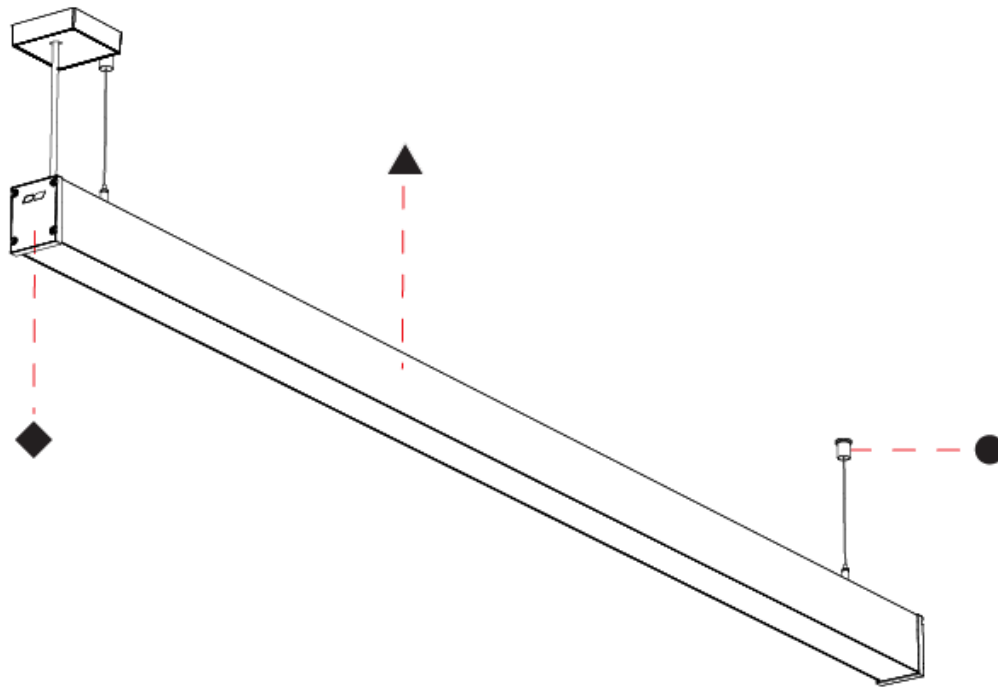

SLIDER STRAIGHT IP54 SUSPENSION

A300934-

PROJECT
TYPE
SPECIFIER
QUANTITY
DATE

A