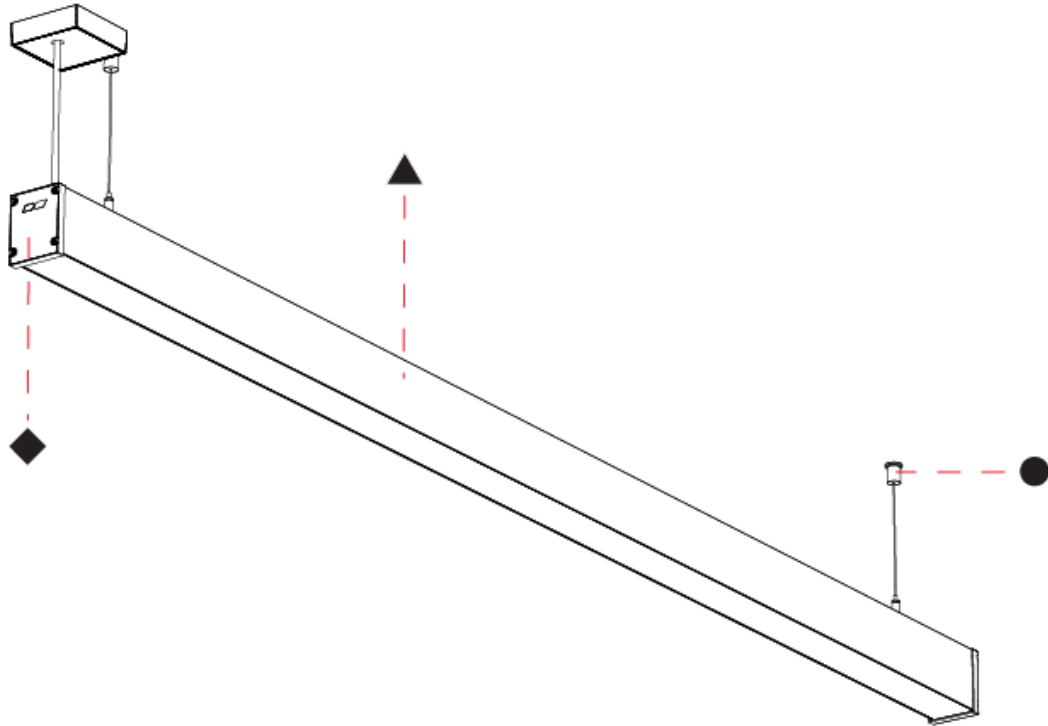

Certified By: Certified for North American Standards
 IP rating: IP54

SLIDER STRAIGHT IP54 SUSPENSION

A300937-

PROJECT _____

TYPE _____

SPECIFIER _____

QUANTITY _____

DATE _____