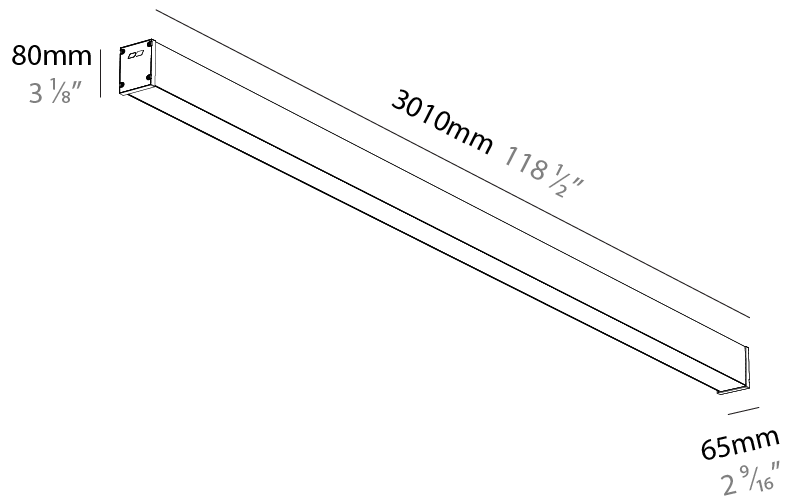

GENERAL

Series: Slider Straight IP54
Partner: Prolicht
Division: Architectural
Installation: Surface
Product Type: Linear Profiles
Mounting Location: Ceiling
Light Distribution: Direct

PHYSICAL

Shape: Rectangle
Length (mm): 3010
Length (in): 118 1/2
Width (mm): 65
Width (in): 2 9/16
Height (mm): 80
Height (in): 3 1/8
Weight (kg): 2.420

Diffuser: [Diffuser - Opal](#), [Micro-prism](#), [Clear Micro-prism](#), [Glare Control](#), [Wallwasher Right](#), [Wallwasher Left](#), [Wallwash Double Asymmetric](#)

Fixture Finish: [SSR / BKV / CWI / CRY / HAB / UFT / ITA / RUA / FTG / MYG / LOD / PUS / FRO / FUP / KIA / POP / BLS / SPG / MEY / GOH / CHC / COM / ABZ / JAG / OBR / MOS / ROR](#)

Fixture Material: Aluminum Die Cast

ELECTRICAL

Lamp Type: LED (Zhaga Standard)
Input Wattage (W): 64
Total Output Wattage (W): 58.1
Dimming: Non-Dimmable
Driver Included: No
Driver Location: Remote
Driver Type: Constant Current - Universal
Driver Class: Class 2
Input Voltage (V): 120
Constant Current (MA): 300mA
Upon Request: DALI Dimming, MATTER Dimming

LED

Color Temperature (°K): 2700 / 3000 / 3500 / 4000
Max. Delivered Lumen (lm): 6642 - 9234
Nominal Lumen (lm): 10250 - 10700
CRI: >90 CRI
Lamp Life (hrs): 50000

OPTICAL

RATINGS AND CERTIFICATIONS

Certified By: Certified for North American Standards
IP rating: IP54