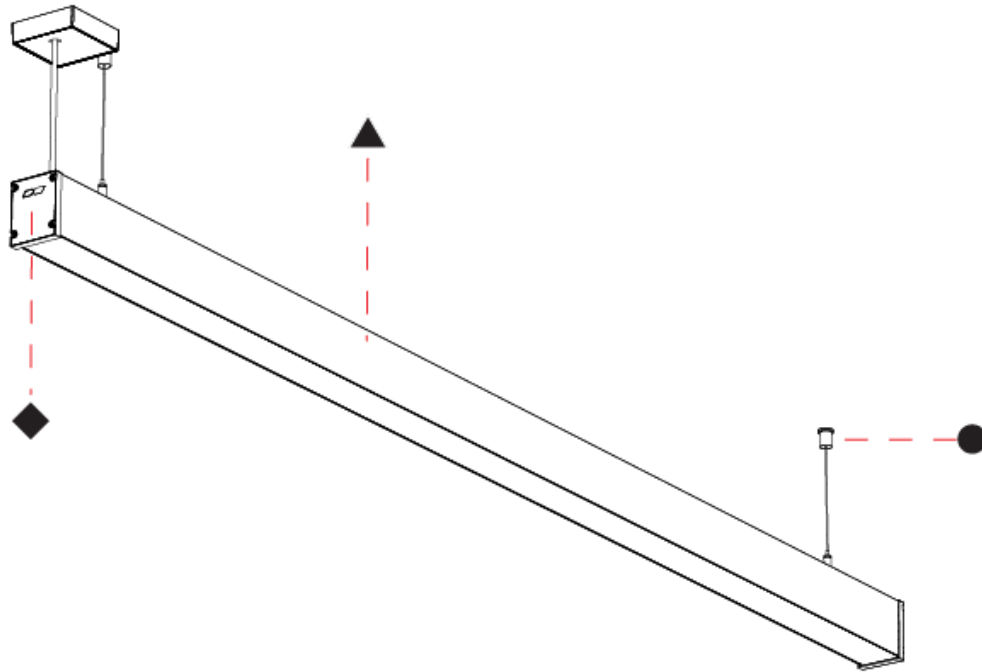

## SLIDER STRAIGHT IP54 SUSPENSION

A300931-

PROJECT \_\_\_\_\_

TYPE \_\_\_\_\_

SPECIFIER \_\_\_\_\_

QUANTITY \_\_\_\_\_

DATE \_\_\_\_\_

A