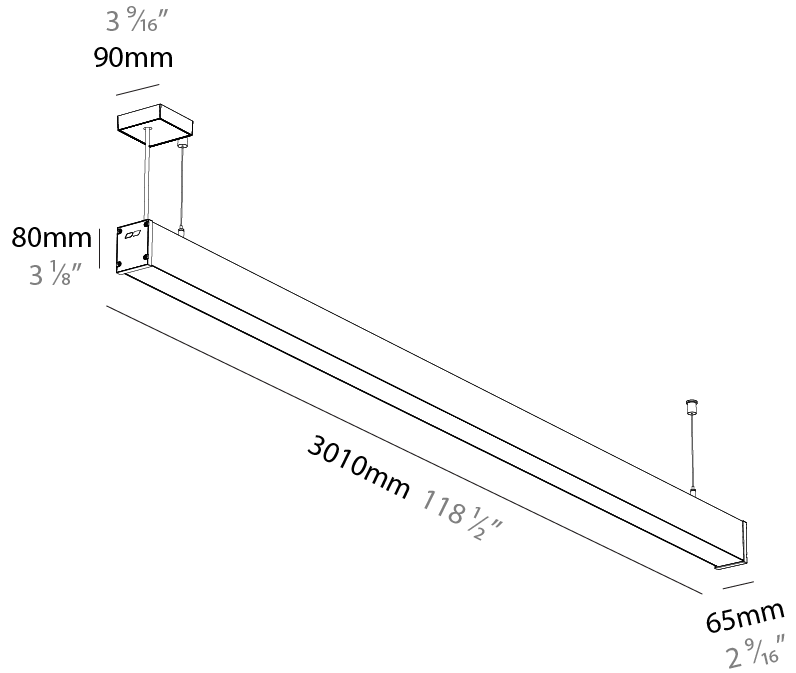

GENERAL

Series: Slider Straight IP54
Partner: Prolicht
Division: Architectural
Installation: Suspension
Product Type: Linear Profiles
Mounting Location: Ceiling
Light Distribution: Direct

PHYSICAL

Shape: Rectangle
Length (mm): 3010
Length (in): 118 1/2
Width (mm): 65
Width (in): 2 9/16
Height (mm): 80
Height (in): 3 1/8
Weight (kg): 4.100

Diffuser: Diffuser - Opal, Micro-prism, Clear Micro-prism, Glare Control, Wallwasher Right, Wallwasher Left, Wallwash Double Asymmetric

Fixture Finish: SSR / BKV / CWI / CRY / HAB / UFT / ITA / RUA / FTG / MYG / LOD / PUS / FRO / FUP / KIA / POP / BLS / SPG / MEY / GOH / CHC / COM / ABZ / JAG / OBR / MOS / ROR

Fixture Material: Aluminum Die Cast
Cable Details: 2,000mm/78 3/4" or 6,000mm/236 1/4" Transparent Cable

ELECTRICAL

Lamp Type: LED (Zhaga Standard)
Input Wattage (W): 64
Total Output Wattage (W): 58.1
Dimming: Non-Dimmable
Driver Included: No
Driver Location: Remote
Driver Type: Constant Current - Universal
Driver Class: Class 2
Input Voltage (V): 120
Constant Current (MA): 300mA
Upon Request: DALI Dimming, MATTER Dimming

LED

Color Temperature (°K): 2700 / 3000 / 3500 / 4000
Max. Delivered Lumen (lm): 6642 - 9234
Nominal Lumen (lm): 10250 - 10700
CRI: >90 CRI
Lamp Life (hrs): 50000

OPTICAL

RATINGS AND CERTIFICATIONS

Certified By: Certified for North American Standards
IP rating: IP54