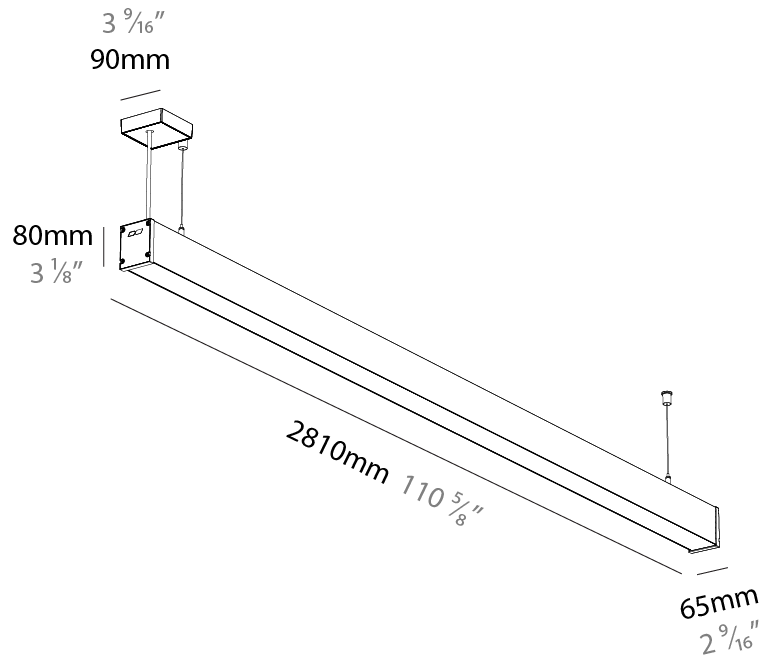

GENERAL

Series: Slider Straight IP54
Partner: Prolicht
Division: Architectural
Installation: Suspension
Product Type: Linear Profiles
Mounting Location: Ceiling
Light Distribution: Direct

PHYSICAL

Shape: Rectangle
Length (mm): 2810
Length (in): 110 ⁵/₈
Width (mm): 65
Width (in): 2 ⁹/₁₆
Height (mm): 80
Height (in): 3 ¹/₈
Weight (kg): 4.100

Diffuser: Diffuser - Opal, Micro-prism, Clear Micro-prism , Glare Control, Wallwasher Right, Wallwasher Left, Wallwash Double Asymmetric

Fixture Finish: SSR / BKV / CWI / CRY / HAB / UFT / ITA / RUA / FTG / MYG / LOD / PUS / FRO / FUP / KIA / POP / BLS / SPG / MEY / GOH / CHC / COM / ABZ / JAG / OBR / MOS / ROR

Fixture Material: Aluminum Die Cast
Cable Details: 2,000mm/78 3/4" or 6,000mm/236 1/4" Transparent Cable

ELECTRICAL

Lamp Type: LED (Zhaga Standard)
Input Wattage (W): 60
Total Output Wattage (W): 54.5
Dimming: Non-Dimmable
Driver Included: No
Driver Location: Remote
Driver Class: Class 2
Input Voltage (V): 120
Upon Request: DALI Dimming, MATTER Dimming

LED

Color Temperature (°K): 2700 / 3000 / 3500 / 4000
Max. Delivered Lumen (lm): 6195 - 8613
Nominal Lumen (lm): 9560 - 9980
CRI: >90 CRI
Lamp Life (hrs): 50000

OPTICAL

RATINGS AND CERTIFICATIONS

Certified By: Certified for North American Standards
IP rating: IP54