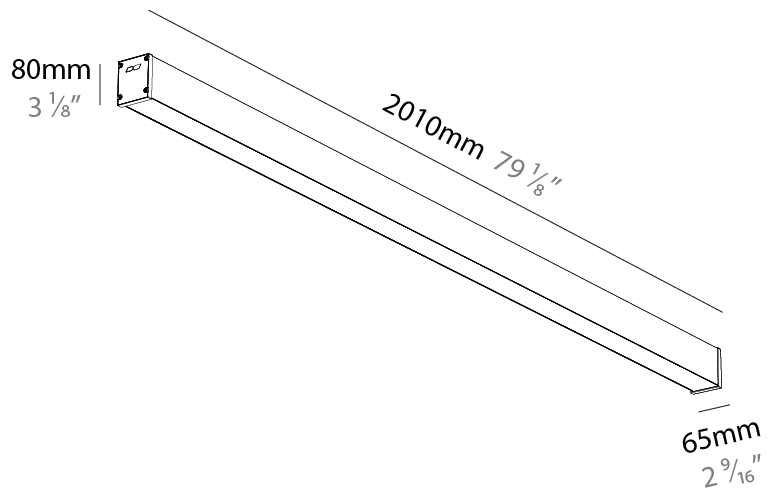

1. To build a product code in our configurator select the specify button on the base model # product page
2. To build a manual product code on this datasheet choose from the options listed below in blue font and add the suffix to the base model #

GENERAL

Series: Slider Straight IP54
Partner: Prolicht
Division: Architectural
Installation: Surface
Product Type: Linear Profiles
Mounting Location: Ceiling
Light Distribution: Direct

PHYSICAL

Shape: Rectangle
Length (mm): 2010
Length (in): 79 1/8
Width (mm): 65
Width (in): 2 9/16
Height (mm): 80
Height (in): 3 1/8
Weight (kg): 2.420

Diffuser: [Diffuser - Opal](#), [Micro-prism](#), [Clear Micro-prism](#), [Glare Control](#), [Wallwasher Right](#), [Wallwasher Left](#), [Wallwash Double Asymmetric](#)

Fixture Finish: [SSR / BKV / CWI / CRY / HAB / UFT / ITA / RUA / FTG / MYG / LOD / PUS / FRO / FUP / KIA / POP / BLS / SPG / MEY / GOH / CHC / COM / ABZ / JAG / OBR / MOS / ROR](#)

Fixture Material: Aluminum Die Cast

ELECTRICAL

Lamp Type: LED (Zhaga Standard)
Input Wattage (W): 43
Total Output Wattage (W): 39.1
[Dimming: Non-Dimmable](#)
Driver Included: No
Driver Location: Remote
Driver Class: Class 2
Input Voltage (V): 120
Upon Request: DALI Dimming, MATTER Dimming

LED

Color Temperature (°K): [2700 / 3000 / 3500 / 4000](#)
Max. Delivered Lumen (lm): 4426 - 6153
Nominal Lumen (lm): 6830 - 7130
CRI: >90 CRI
Lamp Life (hrs): 50000

OPTICAL

RATINGS AND CERTIFICATIONS

Certified By: Certified for North American Standards
IP rating: IP54