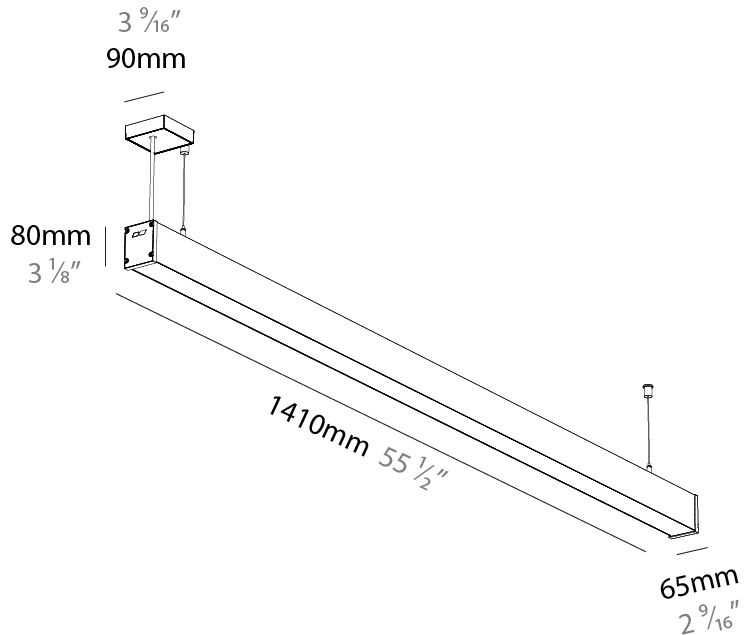

GENERAL

Series: Slider Straight IP54
Partner: Prolicht
Division: Architectural
Installation: Suspension
Product Type: Linear Profiles
Mounting Location: Ceiling
Light Distribution: Direct

PHYSICAL

Shape: Rectangle
Length (mm): 1410
Length (in): 55 1/2
Width (mm): 65
Width (in): 2 9/16
Height (mm): 80
Height (in): 3 1/8
Weight (kg): 2.200

Diffuser: Diffuser - Opal, Micro-prism, Clear Micro-prism, Glare Control, Wallwasher Right, Wallwasher Left, Wallwash Double Asymmetric

Fixture Finish: SSR / BKV / CWI / CRY / HAB / UFT / ITA / RUA / FTG / MYG / LOD / PUS / FRO / FUP / KIA / POP / BLS / SPG / MEY / GOH / CHC / COM / ABZ / JAG / OBR / MOS / ROR

Fixture Material: Aluminum Die Cast
Cable Details: 2,000mm/78 3/4" or 6,000mm/236 1/4" Transparent Cable

ELECTRICAL

Lamp Type: LED (Zhaga Standard)
Input Wattage (W): 30
Total Output Wattage (W): 27.3
Dimming: Non-Dimmable
Driver Included: No
Driver Location: Remote
Driver Class: Class 2
Input Voltage (V): 120
Upon Request: DALI Dimming, MATTER Dimming

LED

Color Temperature (°K): 2700 / 3000 / 3500 / 4000
Max. Delivered Lumen (lm): 3097 - 4306
Nominal Lumen (lm): 4780 - 4900
CRI: >90 CRI
Lamp Life (hrs): 50000

OPTICAL

RATINGS AND CERTIFICATIONS

Certified By: Certified for North American Standards
IP rating: IP54