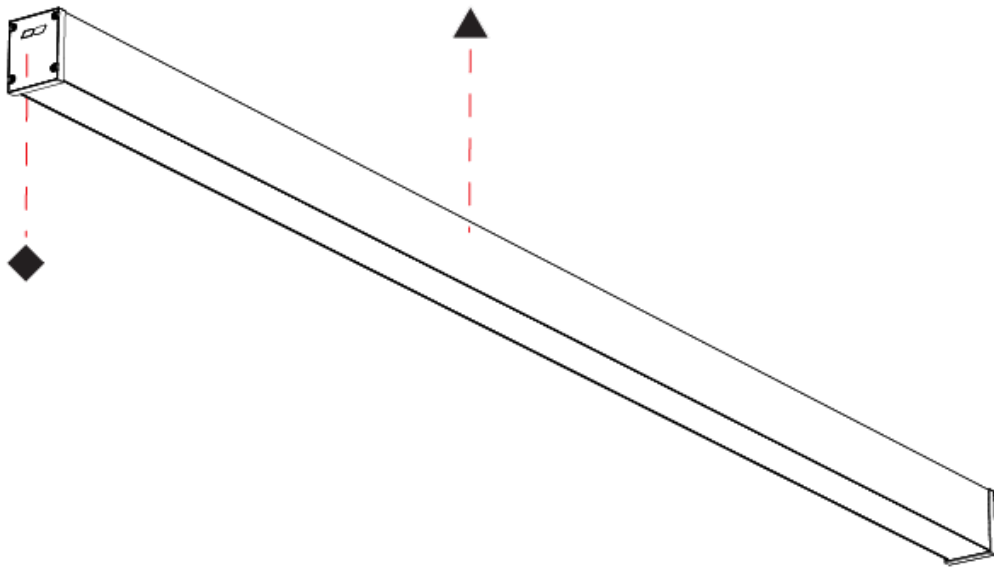

SLIDER STRAIGHT IP54 SURFACE

A3D388-

PROJECT

TYPE

SPECIFIER

QUANTITY

DATE

PROJECT
TYPE
SPECIFIER
QUANTITY
DATE