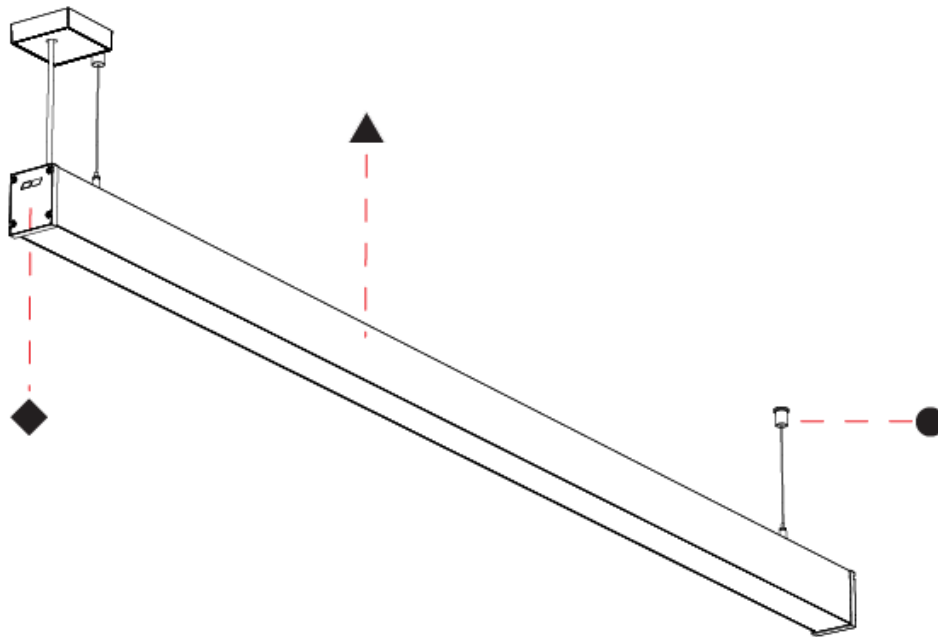

## SLIDER STRAIGHT IP54 SUSPENSION

A300930-

PROJECT \_\_\_\_\_

TYPE \_\_\_\_\_

SPECIFIER \_\_\_\_\_

QUANTITY \_\_\_\_\_

DATE \_\_\_\_\_

A