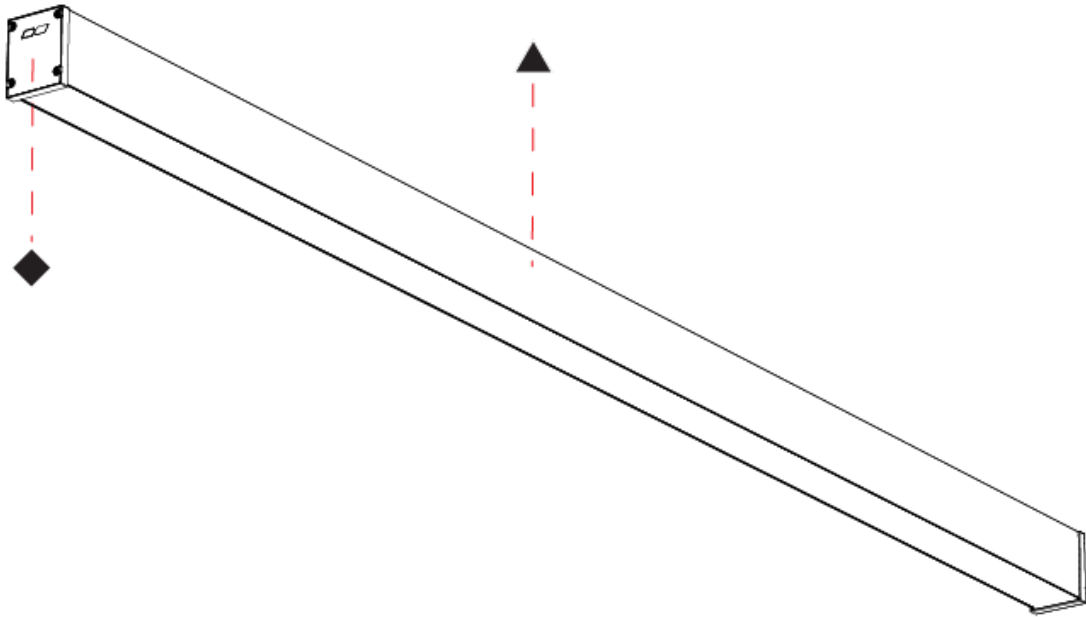

## SLIDER STRAIGHT IP54 SURFACE

A3D394-

PROJECT

TYPE

SPECIFIER

QUANTITY

DATE

A