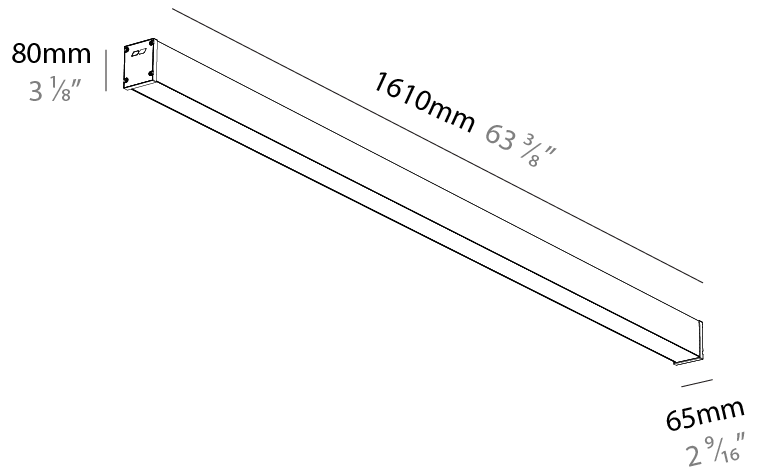

1. To build a product code in our configurator select the specify button on the base model # product page
2. To build a manual product code on this datasheet choose from the options listed below in blue font and add the suffix to the base model #

GENERAL

Series: Slider Straight IP54
Partner: Prolicht
Division: Architectural
Installation: Surface
Product Type: Linear Profiles
Mounting Location: Ceiling
Light Distribution: Direct

PHYSICAL

Shape: Rectangle
Length (mm): 1610
Length (in): 63 ³/₈
Width (mm): 65
Width (in): 2 ⁹/₁₆
Height (mm): 80
Height (in): 3 ¹/₈
Weight (kg): 2.420

Diffuser: [Diffuser - Opal](#), [Micro-prism](#), [Clear Micro-prism](#), [Glare Control](#), [Wallwasher Right](#), [Wallwasher Left](#), [Wallwash Double Asymmetric](#)

Fixture Finish: [SSR / BKV / CWI / CRY / HAB / UFT / ITA / RUA / FTG / MYG / LOD / PUS / FRO / FUP / KIA / POP / BLS / SPG / MEY / GOH / CHC / COM / ABZ / JAG / OBR / MOS / ROR](#)

Fixture Material: Aluminum Die Cast

ELECTRICAL

Lamp Type: LED (Zhaga Standard)
Input Wattage (W): 34
Total Output Wattage (W): 30.9
Dimming: Non-Dimmable
Driver Included: No
Driver Location: Remote
Driver Class: Class 2
Input Voltage (V): 120
Upon Request: DALI Dimming, MATTER Dimming

LED

Color Temperature (°K): 2700 / 3000 / 3500 / 4000
Max. Delivered Lumen (lm): 3538 - 4919
Nominal Lumen (lm): 5460 - 5700
CRI: >90 CRI
Lamp Life (hrs): 50000

OPTICAL

RATINGS AND CERTIFICATIONS

Certified By: Certified for North American Standards
IP rating: IP54