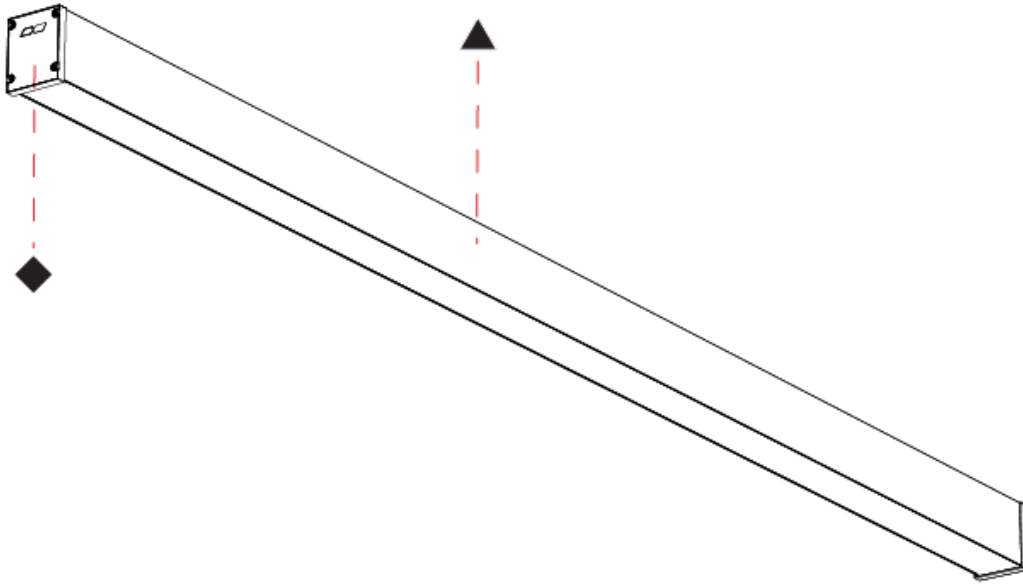

## SLIDER STRAIGHT IP54 SURFACE

A3D389-

PROJECT

TYPE

SPECIFIER

QUANTITY

DATE

A