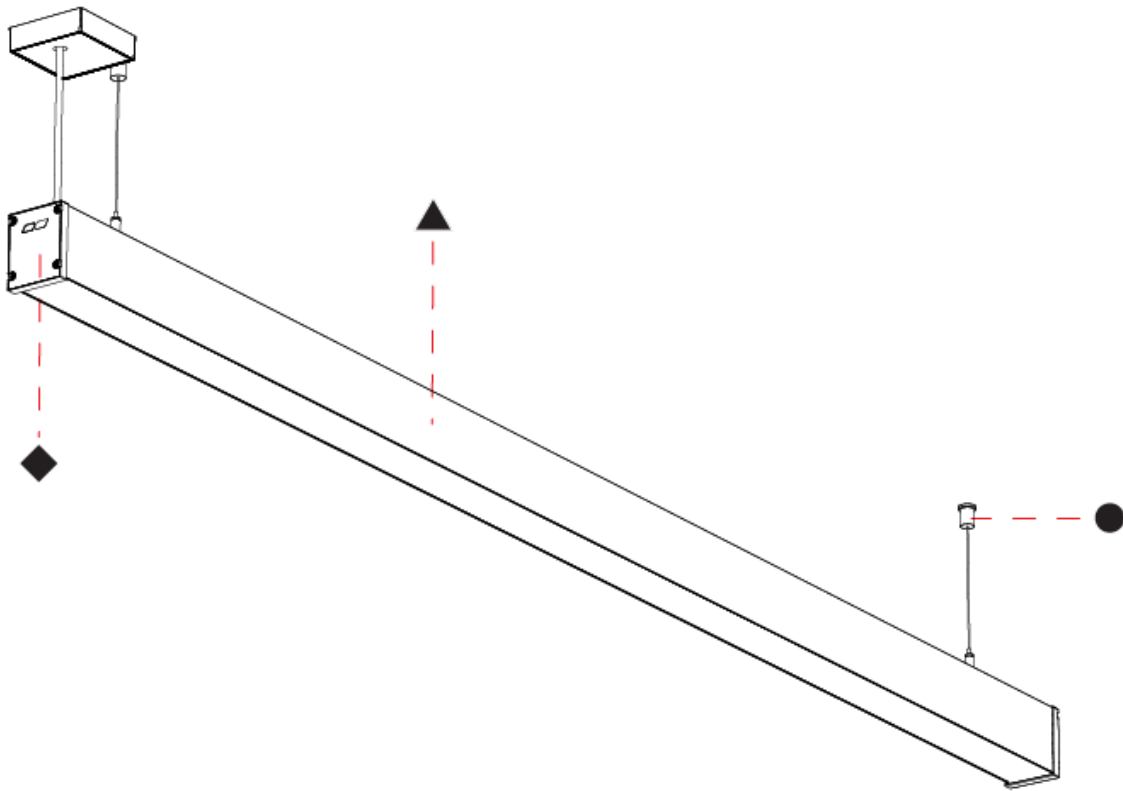

## SLIDER STRAIGHT IP54 SUSPENSION

A300938-

PROJECT \_\_\_\_\_

TYPE \_\_\_\_\_

SPECIFIER \_\_\_\_\_

QUANTITY \_\_\_\_\_

DATE \_\_\_\_\_

A