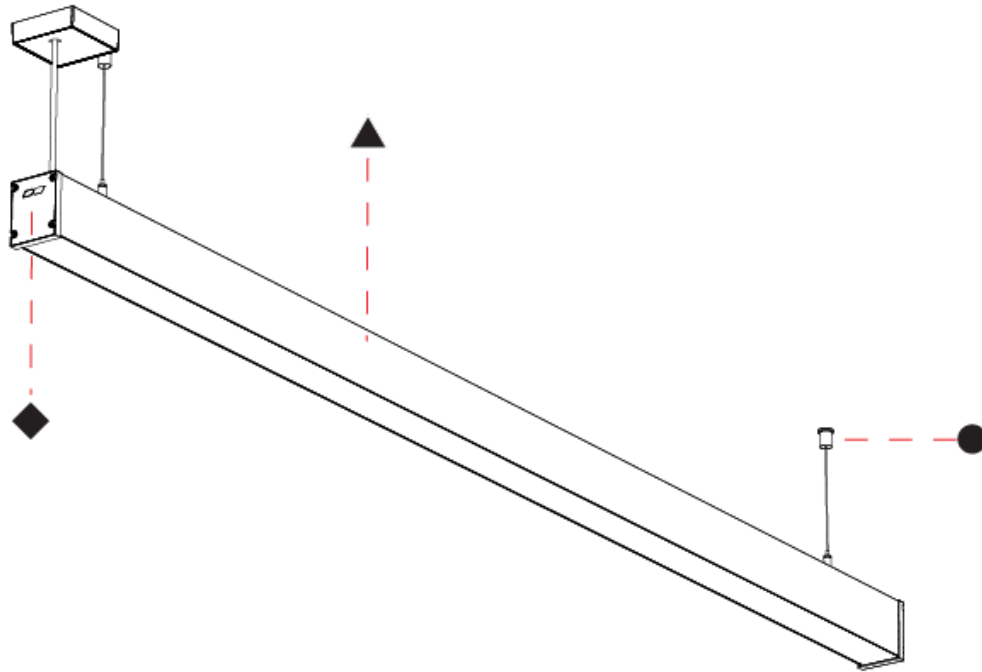

SLIDER STRAIGHT IP54 SUSPENSION

A300931-

PROJECT
TYPE
SPECIFIER
QUANTITY
DATE

A