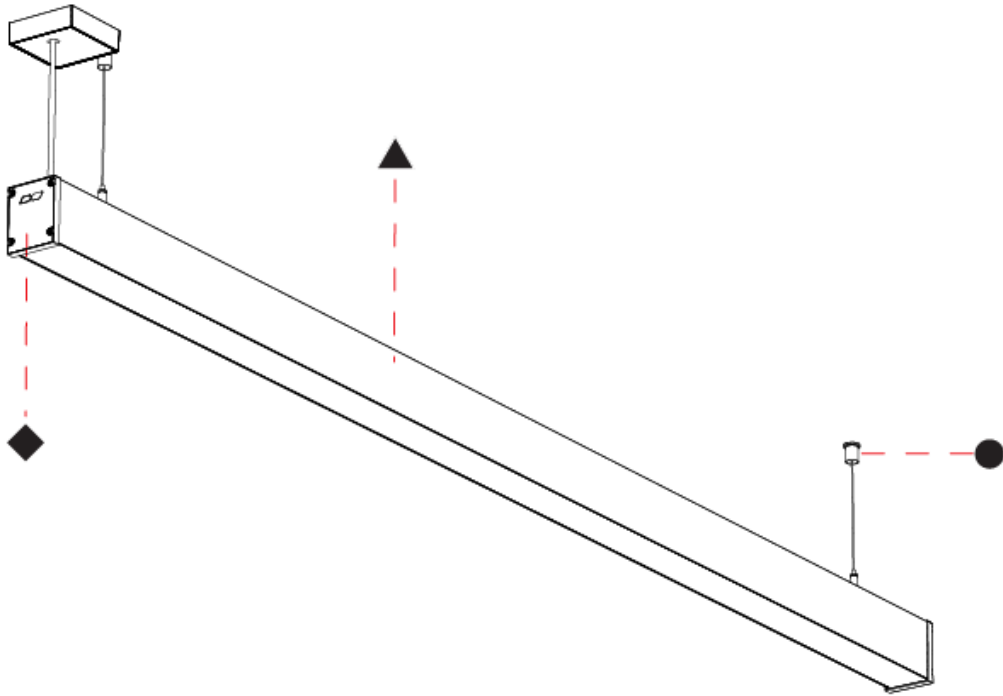

SLIDER STRAIGHT IP54 SUSPENSION

A300932-

PROJECT _____

TYPE _____

SPECIFIER _____

QUANTITY _____

DATE _____

A