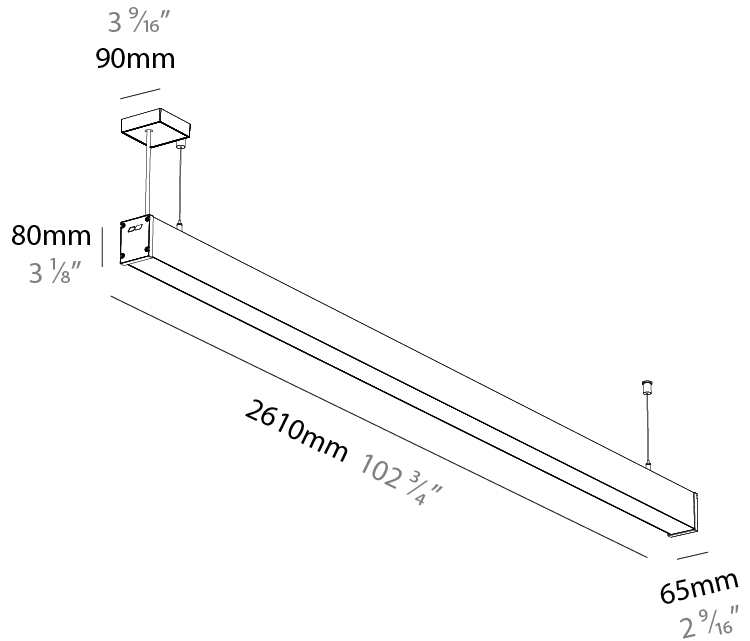

GENERAL

Series: Slider Straight IP54
Partner: Prolicht
Division: Architectural
Installation: Suspension
Product Type: Linear Profiles
Mounting Location: Ceiling
Light Distribution: Direct

PHYSICAL

Shape: Rectangle
Length (mm): 2610
Length (in): 102 ³/₄
Width (mm): 65
Width (in): 2 ⁹/₁₆
Height (mm): 80
Height (in): 3 ¹/₈
Weight (kg): 4.100

Diffuser: Diffuser - Opal, Micro-prism, Clear Micro-prism , Glare Control, Wallwasher Right, Wallwasher Left, Wallwash Double Asymmetric

Fixture Finish: SSR / BKV / CWI / CRY / HAB / UFT / ITA / RUA / FTG / MYG / LOD / PUS / FRO / FUP / KIA / POP / BLS / SPG / MEY / GOH / CHC / COM / ABZ / JAG / OBR / MOS / ROR

Fixture Material: Aluminum Die Cast
Cable Details: 2,000mm/78 3/4" or 6,000mm/236 1/4" Transparent Cable

ELECTRICAL

Lamp Type: LED (Zhaga Standard)
Input Wattage (W): 56
Total Output Wattage (W): 54.9
Dimming: Non-Dimmable
Driver Included: No
Driver Location: Remote
Driver Class: Class 2
Input Voltage (V): 120
Upon Request: DALI Dimming, MATTER Dimming

LED

Color Temperature (°K): 2700 / 3000 / 3500 / 4000
Max. Delivered Lumen (lm): 5754 - 8000
Nominal Lumen (lm): 8880 - 9270
CRI: >90 CRI
Lamp Life (hrs): 50000

OPTICAL

RATINGS AND CERTIFICATIONS

Certified By: Certified for North American Standards
IP rating: IP54