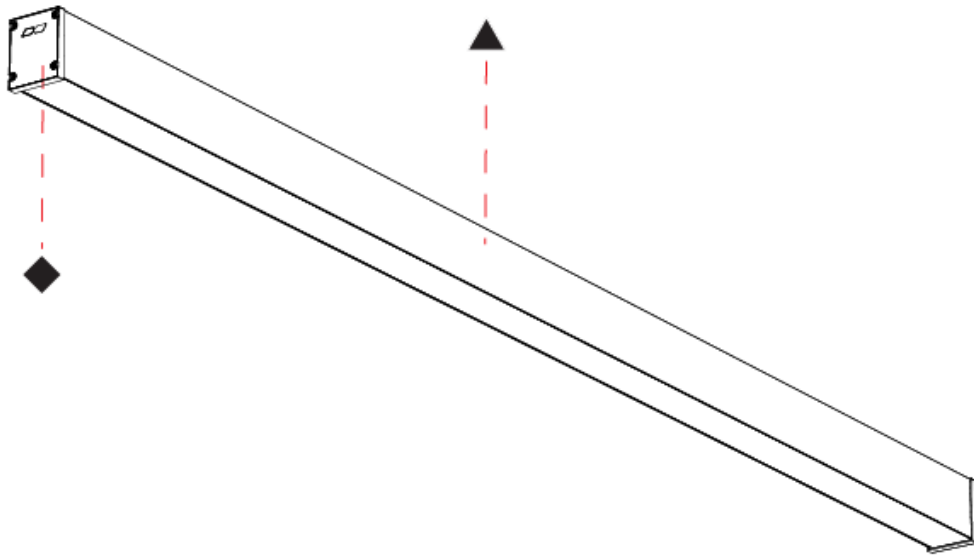

## SLIDER STRAIGHT IP54 SURFACE

A3D387-

PROJECT

TYPE

SPECIFIER

QUANTITY

DATE

A