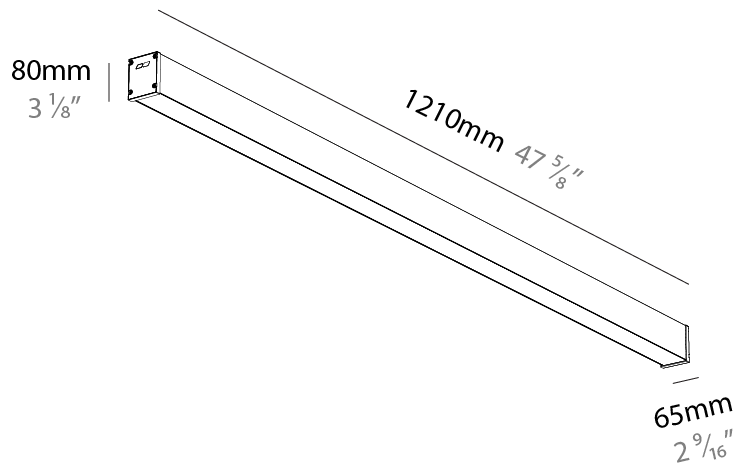

GENERAL

Series: Slider Straight IP54
Partner: Prolicht
Division: Architectural
Installation: Surface
Product Type: Linear Profiles
Mounting Location: Ceiling
Light Distribution: Direct

PHYSICAL

Shape: Rectangle
Length (mm): 1210
Length (in): 47 5/8
Width (mm): 65
Width (in): 2 9/16
Height (mm): 80
Height (in): 3 1/8
Weight (kg): 1.660

Diffuser: [Diffuser - Opal](#), [Micro-prism](#), [Clear Micro-prism](#), [Glare Control](#), [Wallwasher Right](#), [Wallwasher Left](#), [Wallwash Double Asymmetric](#)

Fixture Finish: [SSR / BKV / CWI / CRY / HAB / UFT / ITA / RUA / FTG / MYG / LOD / PUS / FRO / FUP / KIA / POP / BLS / SPG / MEY / GOH / CHC / COM / ABZ / JAG / OBR / MOS / ROR](#)

Fixture Material: Aluminum Die Cast

ELECTRICAL

Lamp Type: LED (Zhaga Standard)
Input Wattage (W): 26
Total Output Wattage (W): 23.7
Dimming: Non-Dimmable
Driver Included: No
Driver Location: Remote
Driver Type: Constant Current - Universal
Driver Class: Class 2
Input Voltage (V): 120
Constant Current (MA): 300mA
Upon Request: DALI Dimming, MATTER Dimming

LED

Color Temperature (°K): 2700 / 3000 / 3500 / 4000
Max. Delivered Lumen (lm): 2657 - 3694
Nominal Lumen (lm): 4100 - 4280
CRI: >90 CRI
Lamp Life (hrs): 50000

OPTICAL

RATINGS AND CERTIFICATIONS

Certified By: Certified for North American Standards
IP rating: IP54